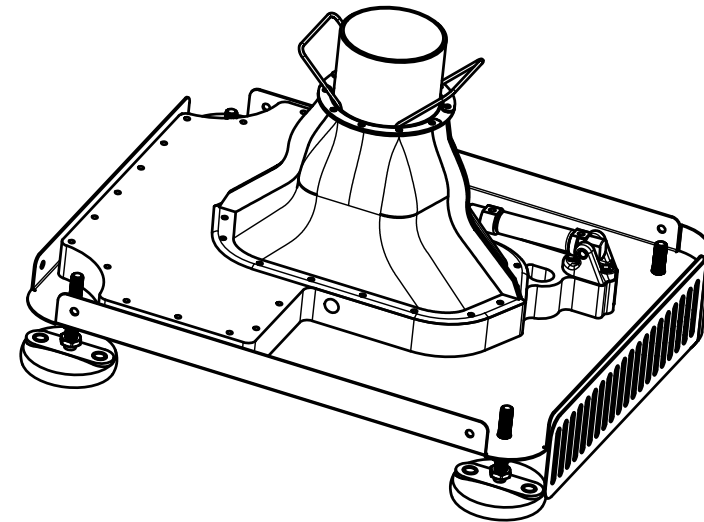

4" Density Control

Stainless steel and plastic construction

Weighs less than 10 kg (22 pounds)

Food safe hydraulic actuator

Each unit equipped with a water level sensor

*All measurements are in millimeters