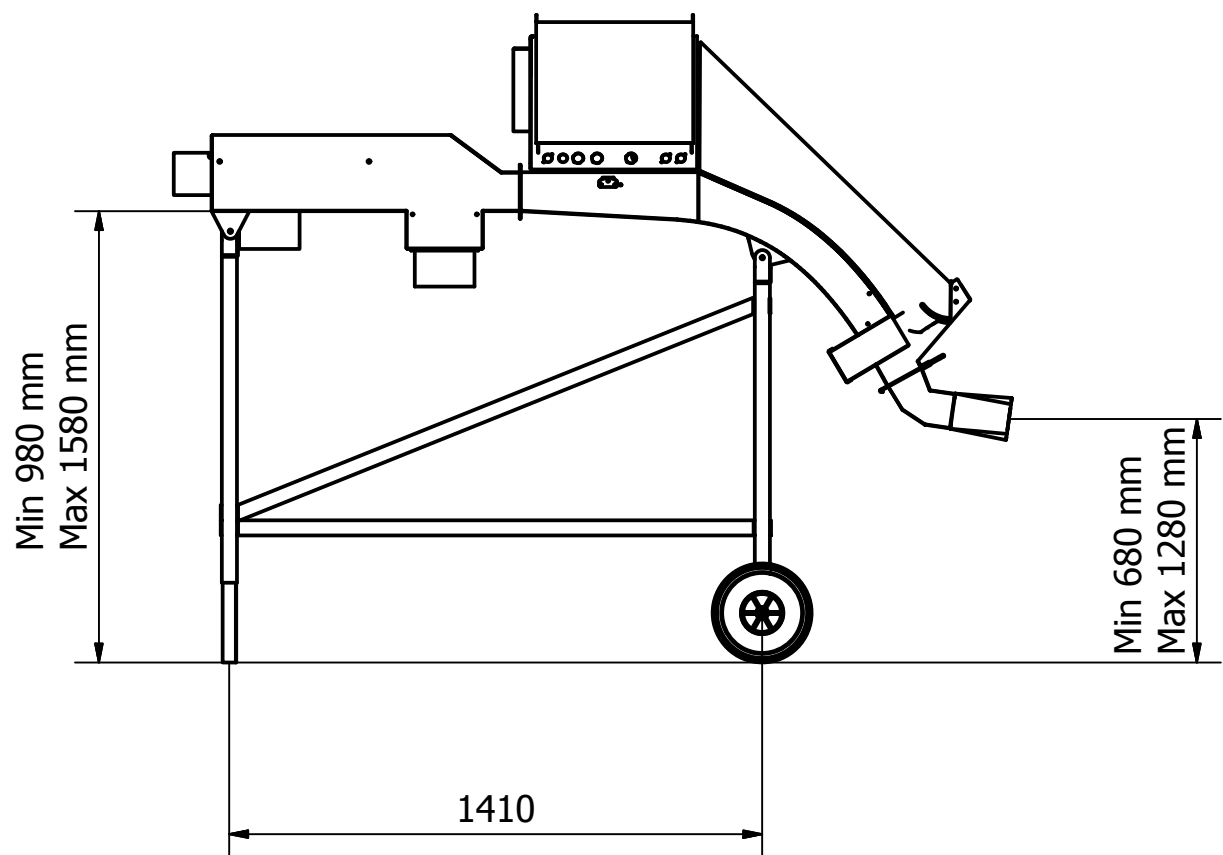

Designed by Bragi	Checked by	Approved by	Date 20.11.2014	Scale 1:20	Date 20.11.2014	
VAKI			Macro 3 channel			
			50703-000100 - layout drawing			Edition

Fittings and Diameters - Micro 3 channel						
Inlet/Outlet	Connection on Counter		Connecting components			
Multi (grading) inlet	108mm straight pipe x 3		110mm PVC x 3			
Upwelling (pump) inlet	Male threads 6" (BSP)		A600 (6") Cam Lock			
Dewatering outlet	154mm straight pipe		160mm PVC			
Multi Fish Outlet	108mm straight pipe x 3		110mm PVC x 3			
Single Fish Outlet	154mm straight pipe		160mm PVC			
Designed by Bragi	Checked by	Approved by	Date	Scale 1:20	Date 20.11.2014	
VAKI			Macro 3 channel			
			50703-000100 - layout drawing			Edition