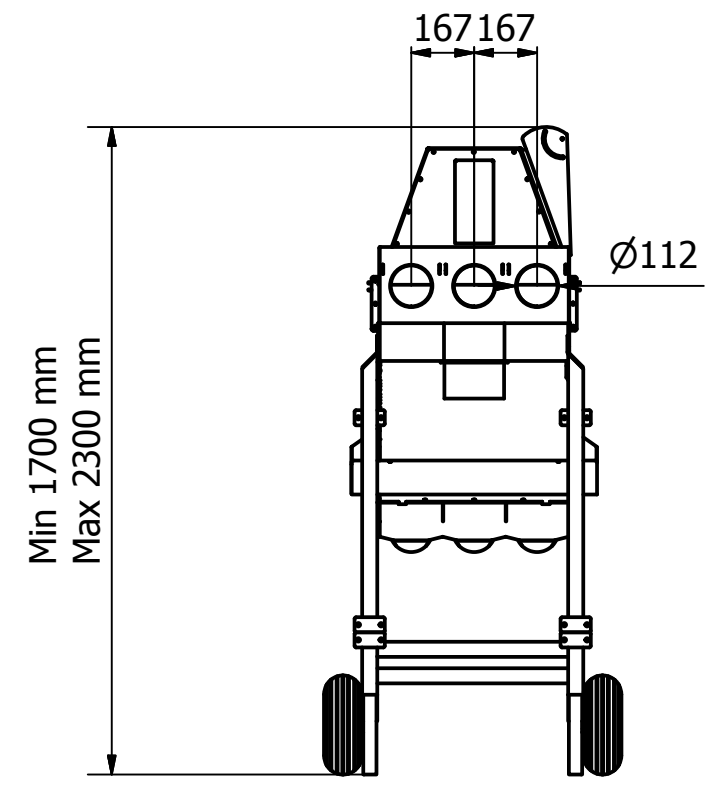

Designed by Bragi	Checked by	Approved by	Date 20.11.2014	Scale 1:20	Date 20.11.2014	
VAKI			Macro 3 channel			
			50703-000100 - layout drawing			Edition

Fittings and Diameters - Micro 3 channel						
Inlet/Outlet	Connection on Counter		Connecting components			
Multi (grading) inlet	108mm straight pipe x 3		110mm PVC x 3			
Upwelling (pump) inlet	Male threads 6" (BSP)		A600 (6") Cam Lock			
Dewatering outlet	154mm straight pipe		160mm PVC			
Multi Fish Outlet	108mm straight pipe x 3		110mm PVC x 3			
Single Fish Outlet	154mm straight pipe		160mm PVC			
Designed by Bragi	Checked by	Approved by	Date	Scale 1:20	Date 20.11.2014	
VAKI			Macro 3 channel			
			50703-000100 - layout drawing			Edition