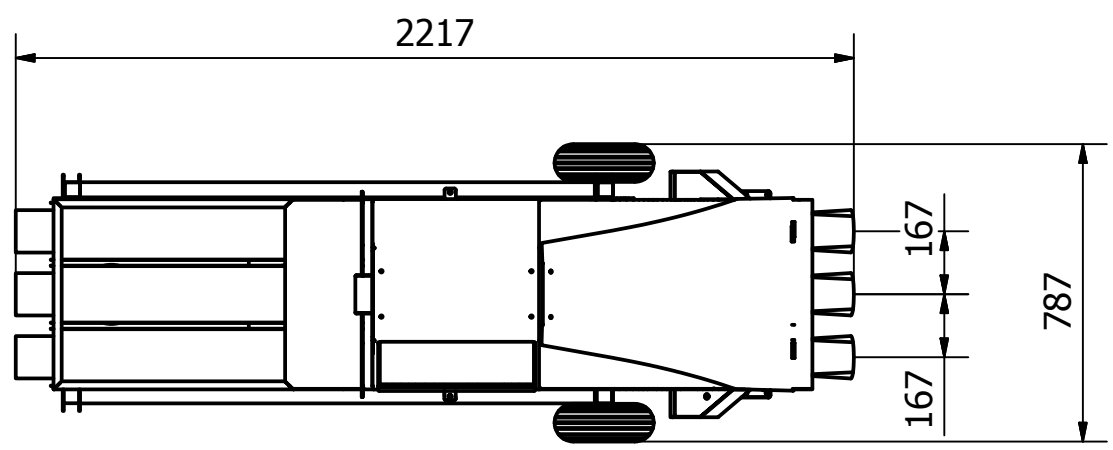

Designed by Bragi	Checked by	Approved by	Date 20.11.2014	Scale 1:20	Date 20.11.2014	
VAKI			Macro 3 channel			
			50703-000100 - layout drawing			Edition

Fittings and Diameters - Micro 3 channel						
Inlet/Outlet	Connection on Counter		Connecting components			
Multi (grading) inlet	108mm straight pipe x 3		110mm PVC x 3			
Upwelling (pump) inlet	Male threads 6" (BSP)		A600 (6") Cam Lock			
Dewatering outlet	154mm straight pipe		160mm PVC			
Multi Fish Outlet	108mm straight pipe x 3		110mm PVC x 3			
Single Fish Outlet	154mm straight pipe		160mm PVC			
Designed by Bragi	Checked by	Approved by	Date	Scale 1:20	Date 20.11.2014	
VAKI			Macro 3 channel			
			50703-000100 - layout drawing			Edition