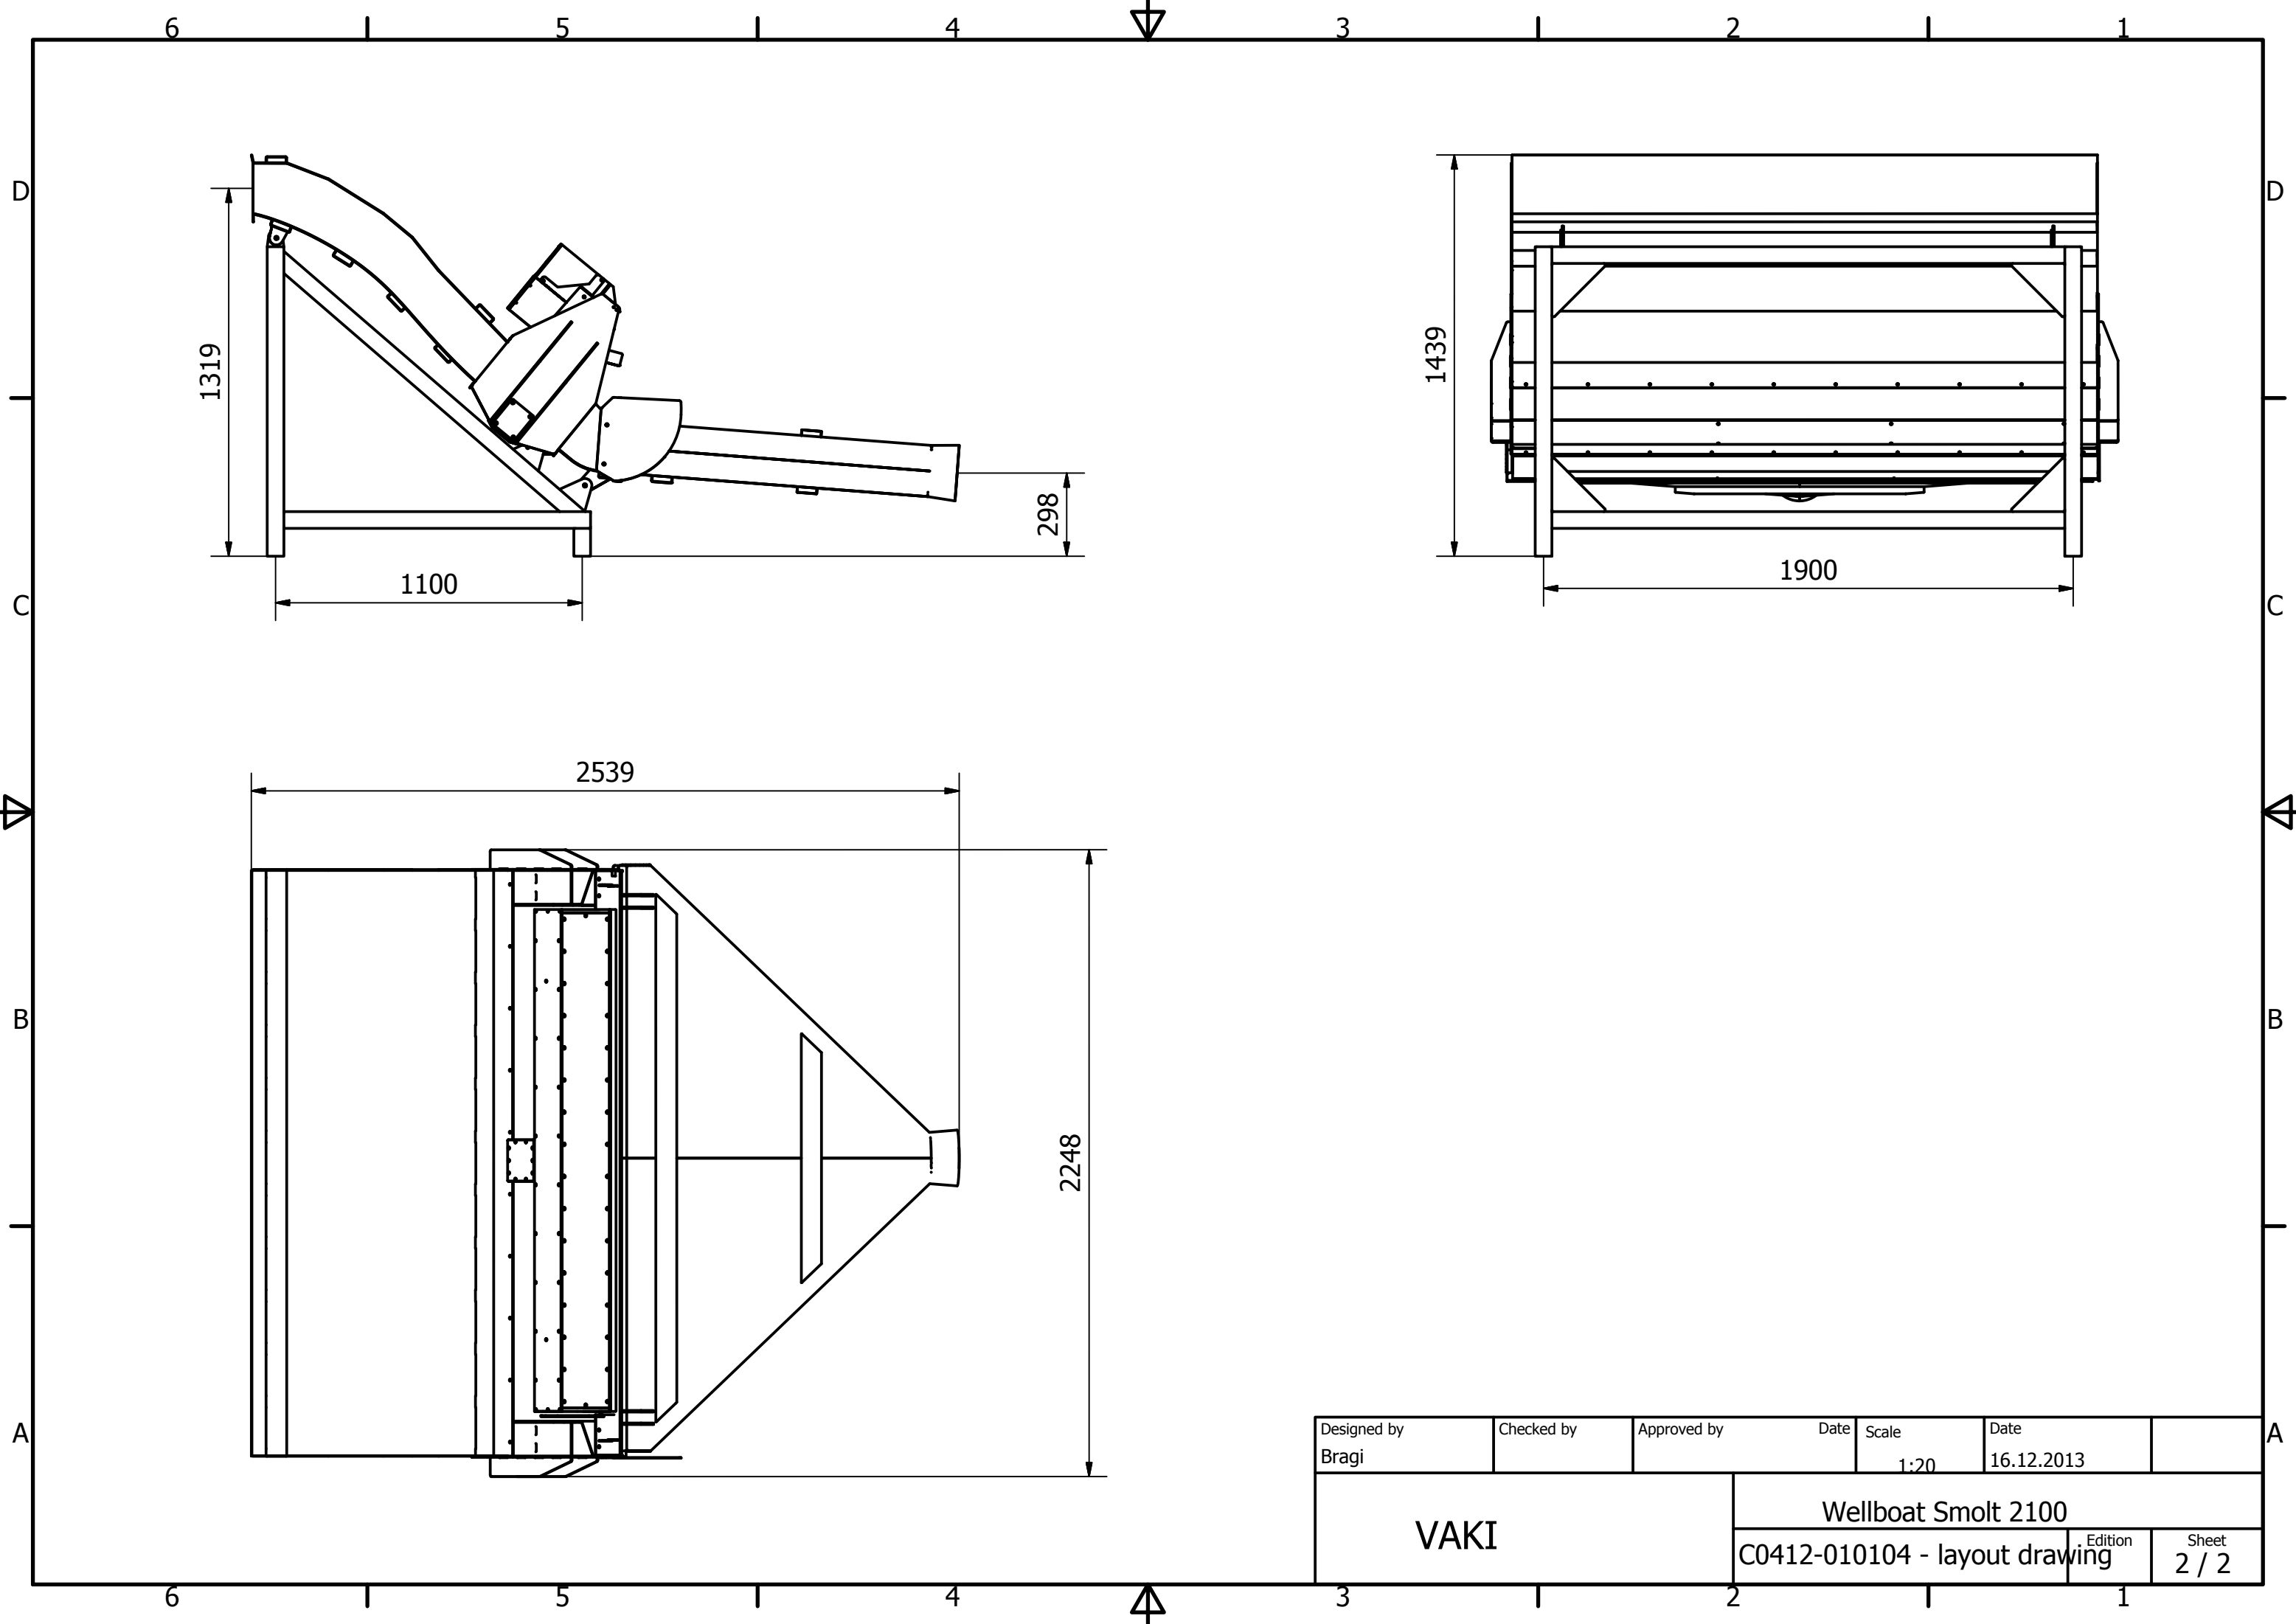

Designed by Bragi	Checked by	Approved by	Date	Scale 1:20	Date 16.12.2013	
VAKI			Wellboat Smolt 2100			
			C0412-010104 - layout drawing			Edition

Designed by Bragi	Checked by	Approved by	Date	Scale 1:20	Date 16.12.2013	
VAKI			Wellboat Smolt 2100			
			C0412-010104 - layout drawing			Edition