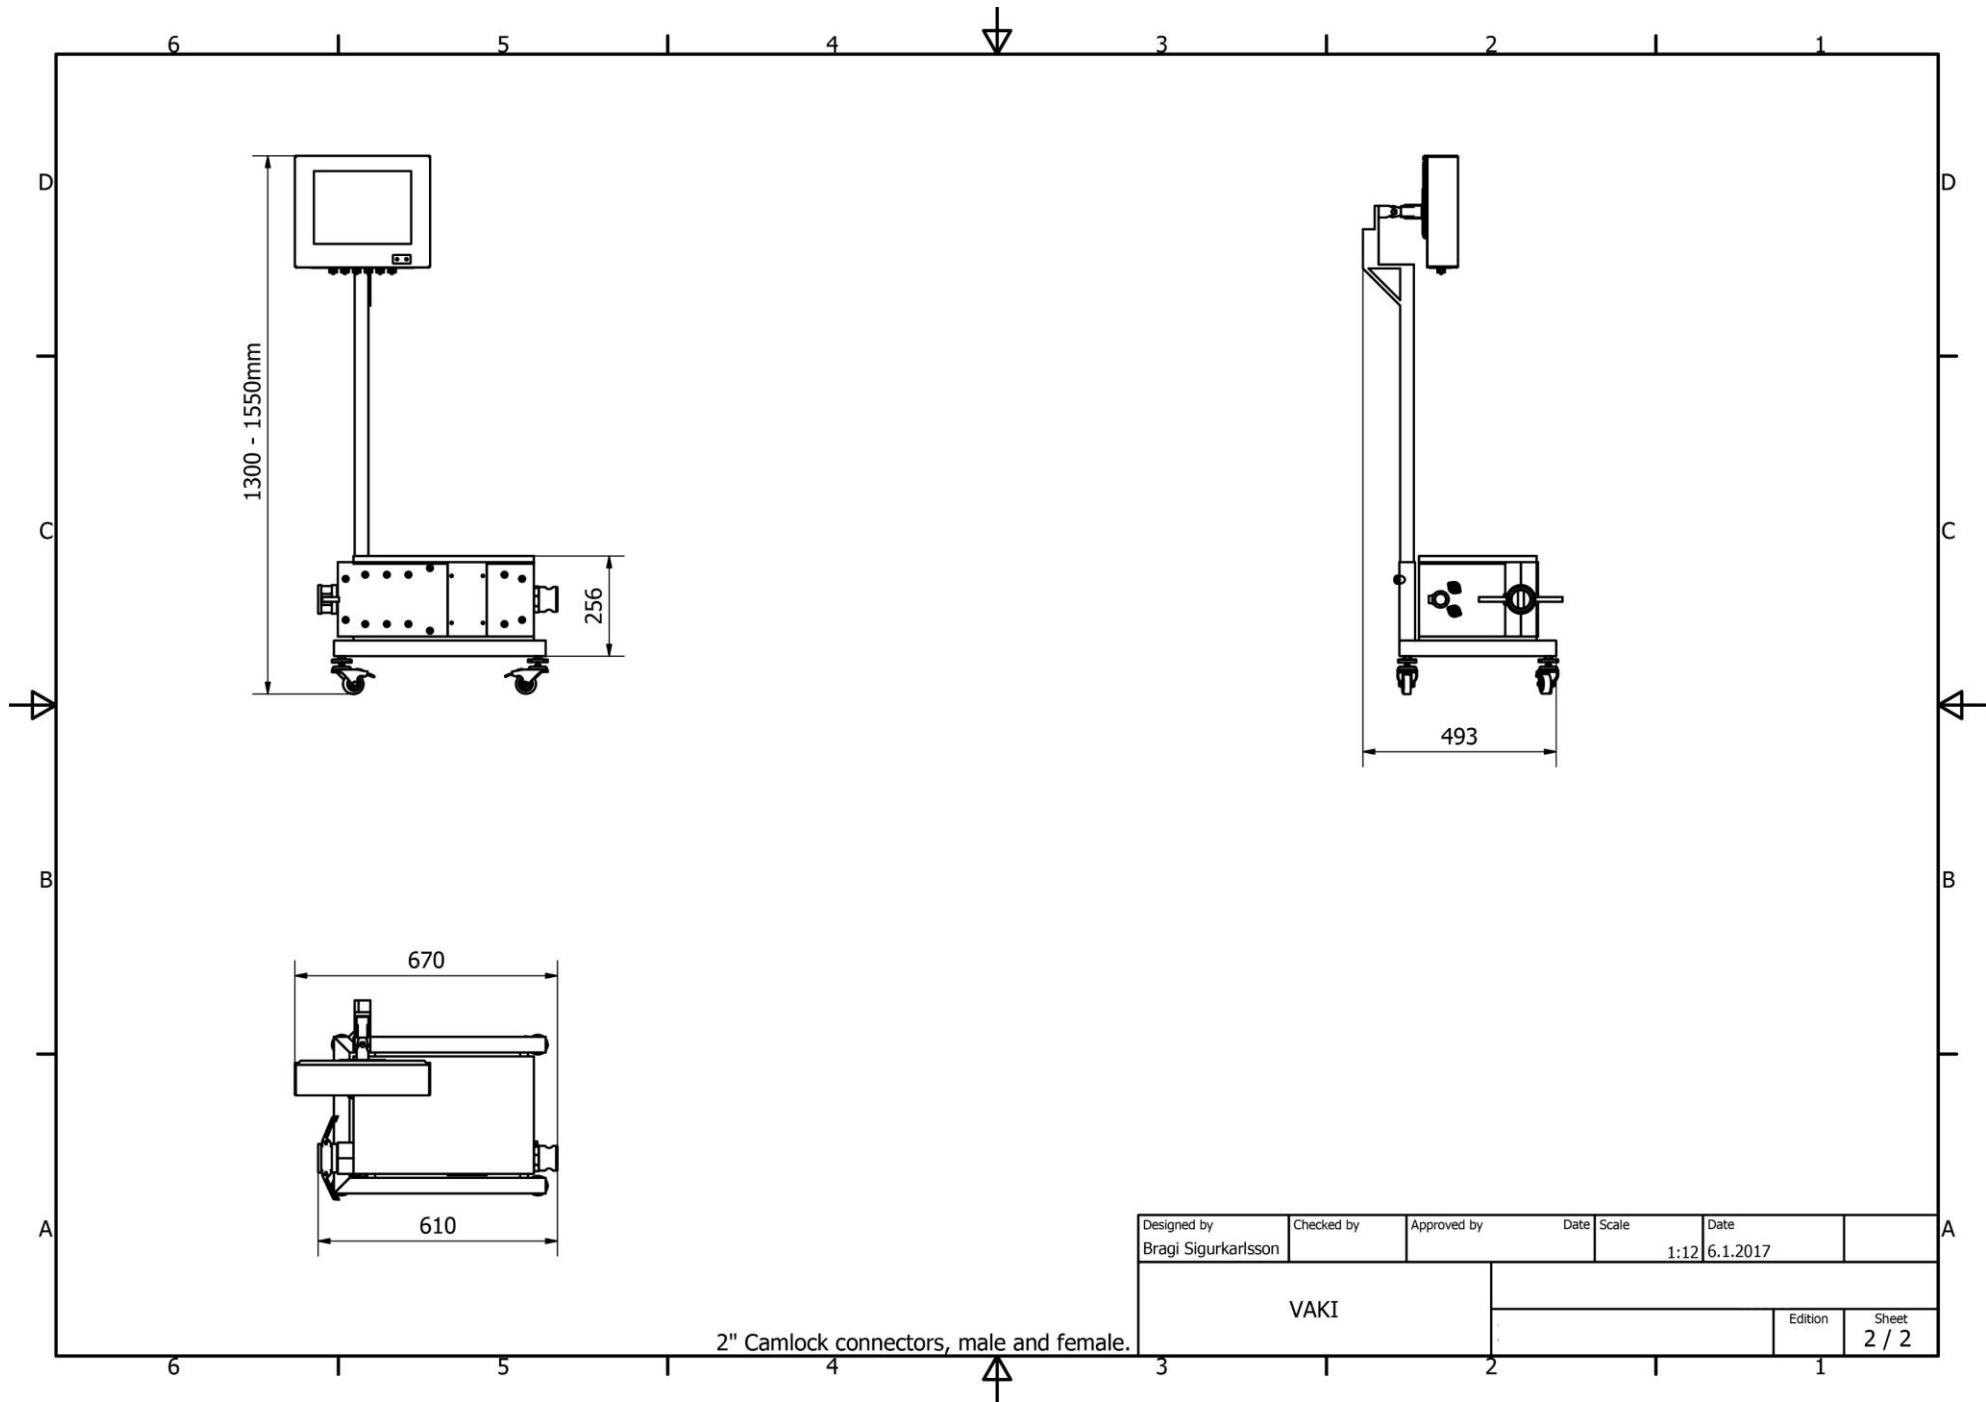

Designed by Bragi Sigurkarlsson	Checked by	Approved by	Date	Scale 1:12	Date 6.1.2017	
VAKI			2"			
			Edition	Sheet 1 / 2		

2" Camlock connectors, male and female.

Designed by Bragi Sigurkarlsson	Checked by	Approved by	Date	Scale 1:12	Date 6.1.2017	
VAKI						
			Edition	Sheet 2 / 2		