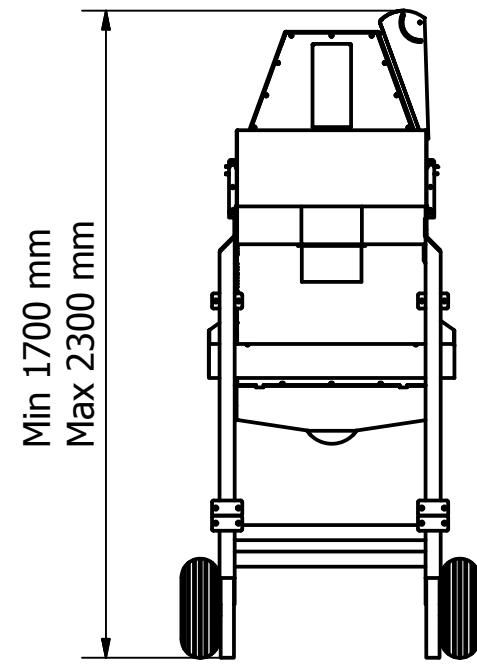

Designed by Bragi	Checked by	Approved by	Date	Scale 1:20	Date 19.11.2014	
VAKI			Macro 1 channel			
			micro 1 ch - layout drawing	Edition	Sheet 1 / 2	

Designed by Bragi	Checked by	Approved by	Date	Scale 1:20	Date 19.11.2014	
VAKI			Macro 1 channel			
			micro 1 ch - layout drawing	Edition	Sheet 2 / 2	