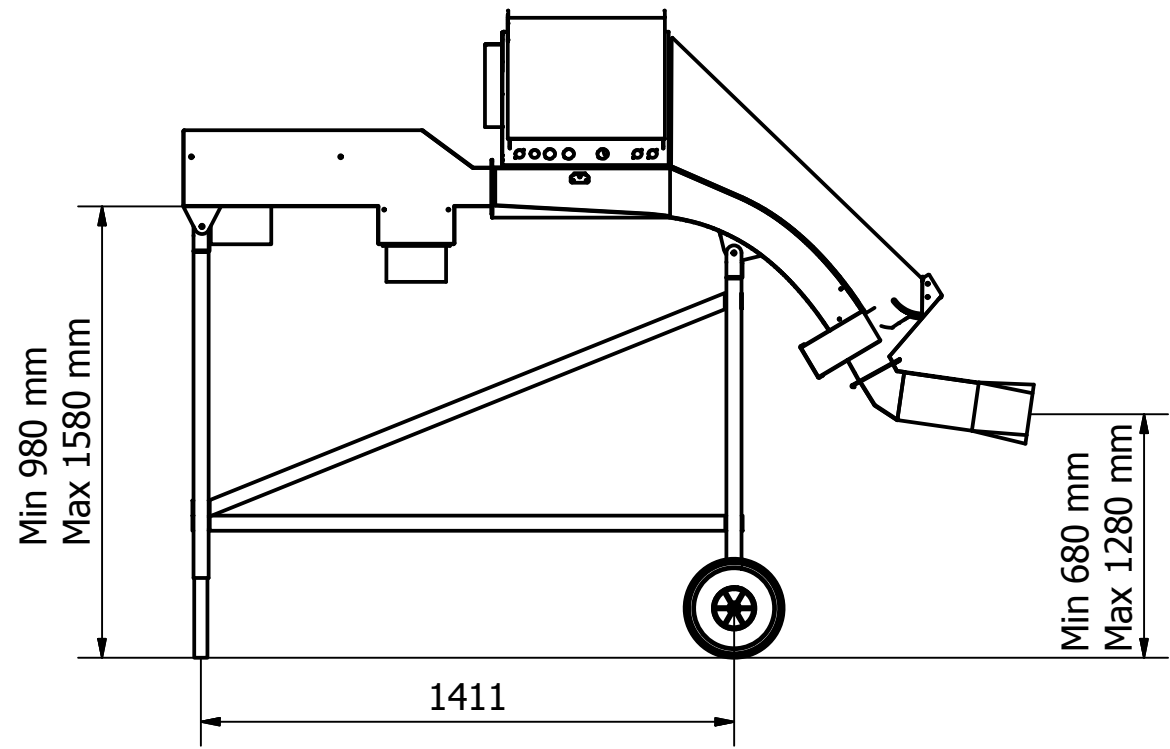

Designed by Bragi	Checked by	Approved by	Date	Scale 1:20	Date 19.11.2014	
VAKI			Macro 1 channel			
			micro 1 ch - layout drawing	Edition	Sheet 1 / 2	

Designed by Bragi	Checked by	Approved by	Date	Scale 1:20	Date 19.11.2014	
VAKI			Macro 1 channel			
			micro 1 ch - layout drawing	Edition	Sheet 2 / 2	