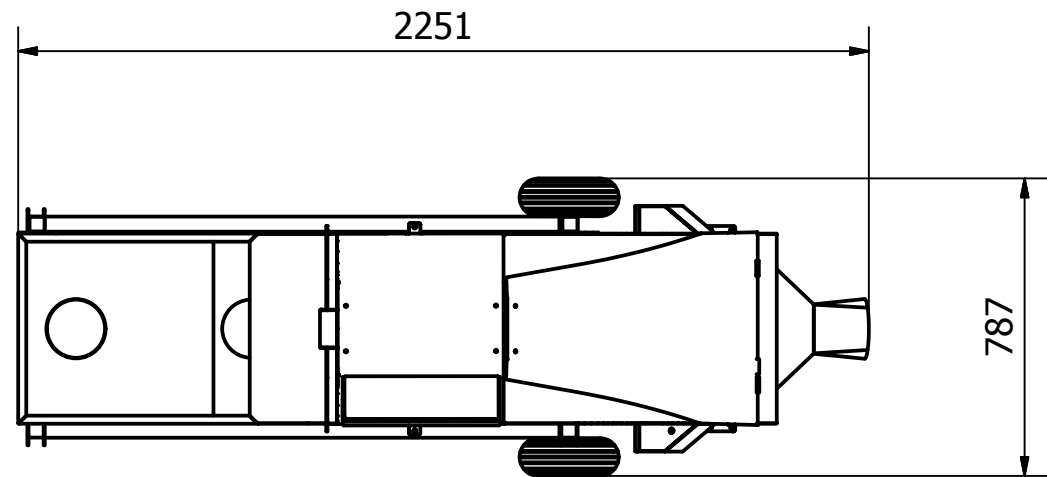

Designed by Bragi	Checked by	Approved by	Date	Scale 1:20	Date 19.11.2014	
VAKI			Macro 1 channel			
			micro 1 ch - layout drawing	Edition	Sheet 1 / 2	

Designed by Bragi	Checked by	Approved by	Date	Scale 1:20	Date 19.11.2014	
VAKI			Macro 1 channel			
			micro 1 ch - layout drawing	Edition	Sheet 2 / 2	