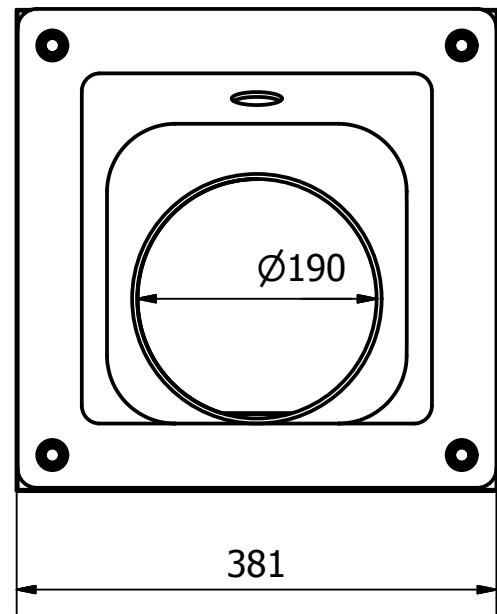

A

6 1 5 1 4 3 1 2 1 1

Designed by Bragi	Checked by	Approved by	Date	Scale 1:6	Date 25.2.2014	
VAKI			Pipeline counter with adapter			
			C0612-010000 - layout drawing			Edition

Designed by Bragi	Checked by	Approved by	Date	Scale 1:6	Date 25.2.2014	
VAKI			Pipeline counter with adapter			
			C0612-010000 - layout drawing		Edition	Sheet 2 / 2