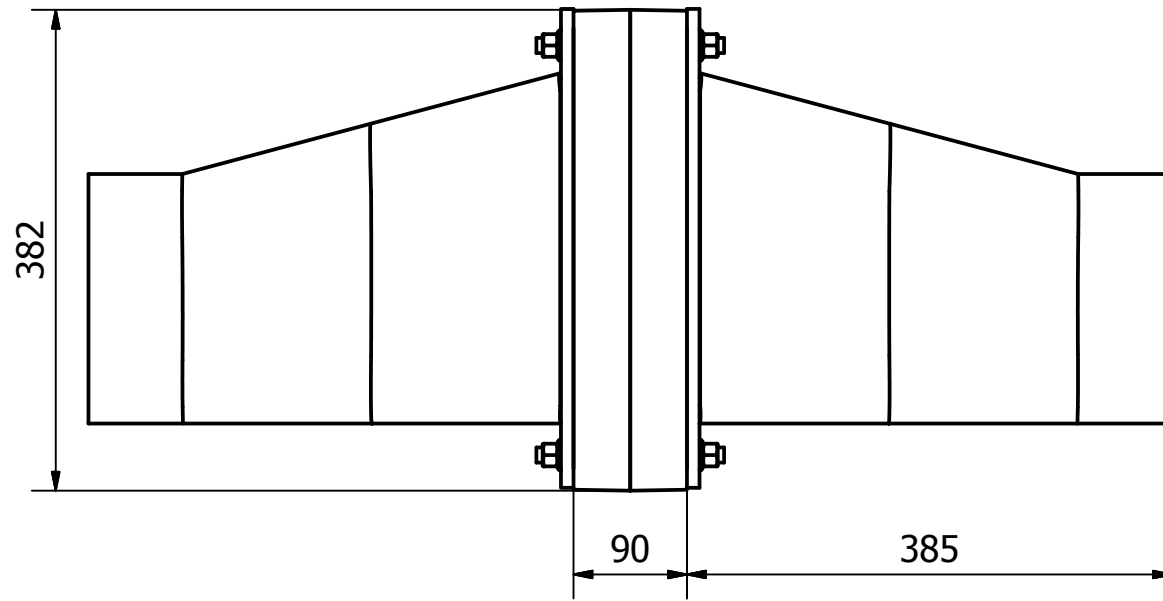

A

6 1 5 1 4 3 1 2 1 1

Designed by Bragi	Checked by	Approved by	Date	Scale 1:6	Date 25.2.2014	
VAKI			Pipeline counter with adapter			
			C0612-010000 - layout drawing			Edition

Designed by Bragi	Checked by	Approved by	Date	Scale 1:6	Date 25.2.2014	
VAKI			Pipeline counter with adapter			
			C0612-010000 - layout drawing		Edition	Sheet 2 / 2