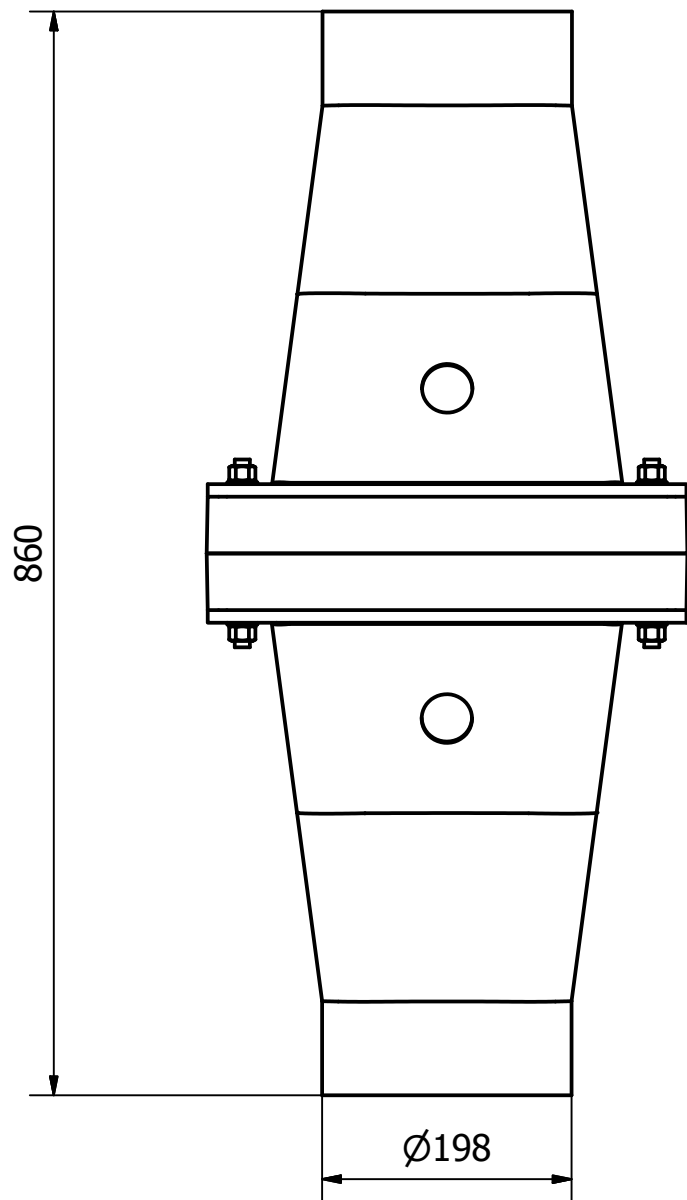

A

6 1 5 1 4 3 1 2 1 1

Designed by Bragi	Checked by	Approved by	Date	Scale 1:6	Date 25.2.2014	
VAKI			Pipeline counter with adapter			
			C0612-010000 - layout drawing			Edition

Designed by Bragi	Checked by	Approved by	Date	Scale 1:6	Date 25.2.2014	
VAKI			Pipeline counter with adapter			
			C0612-010000 - layout drawing		Edition	Sheet 2 / 2