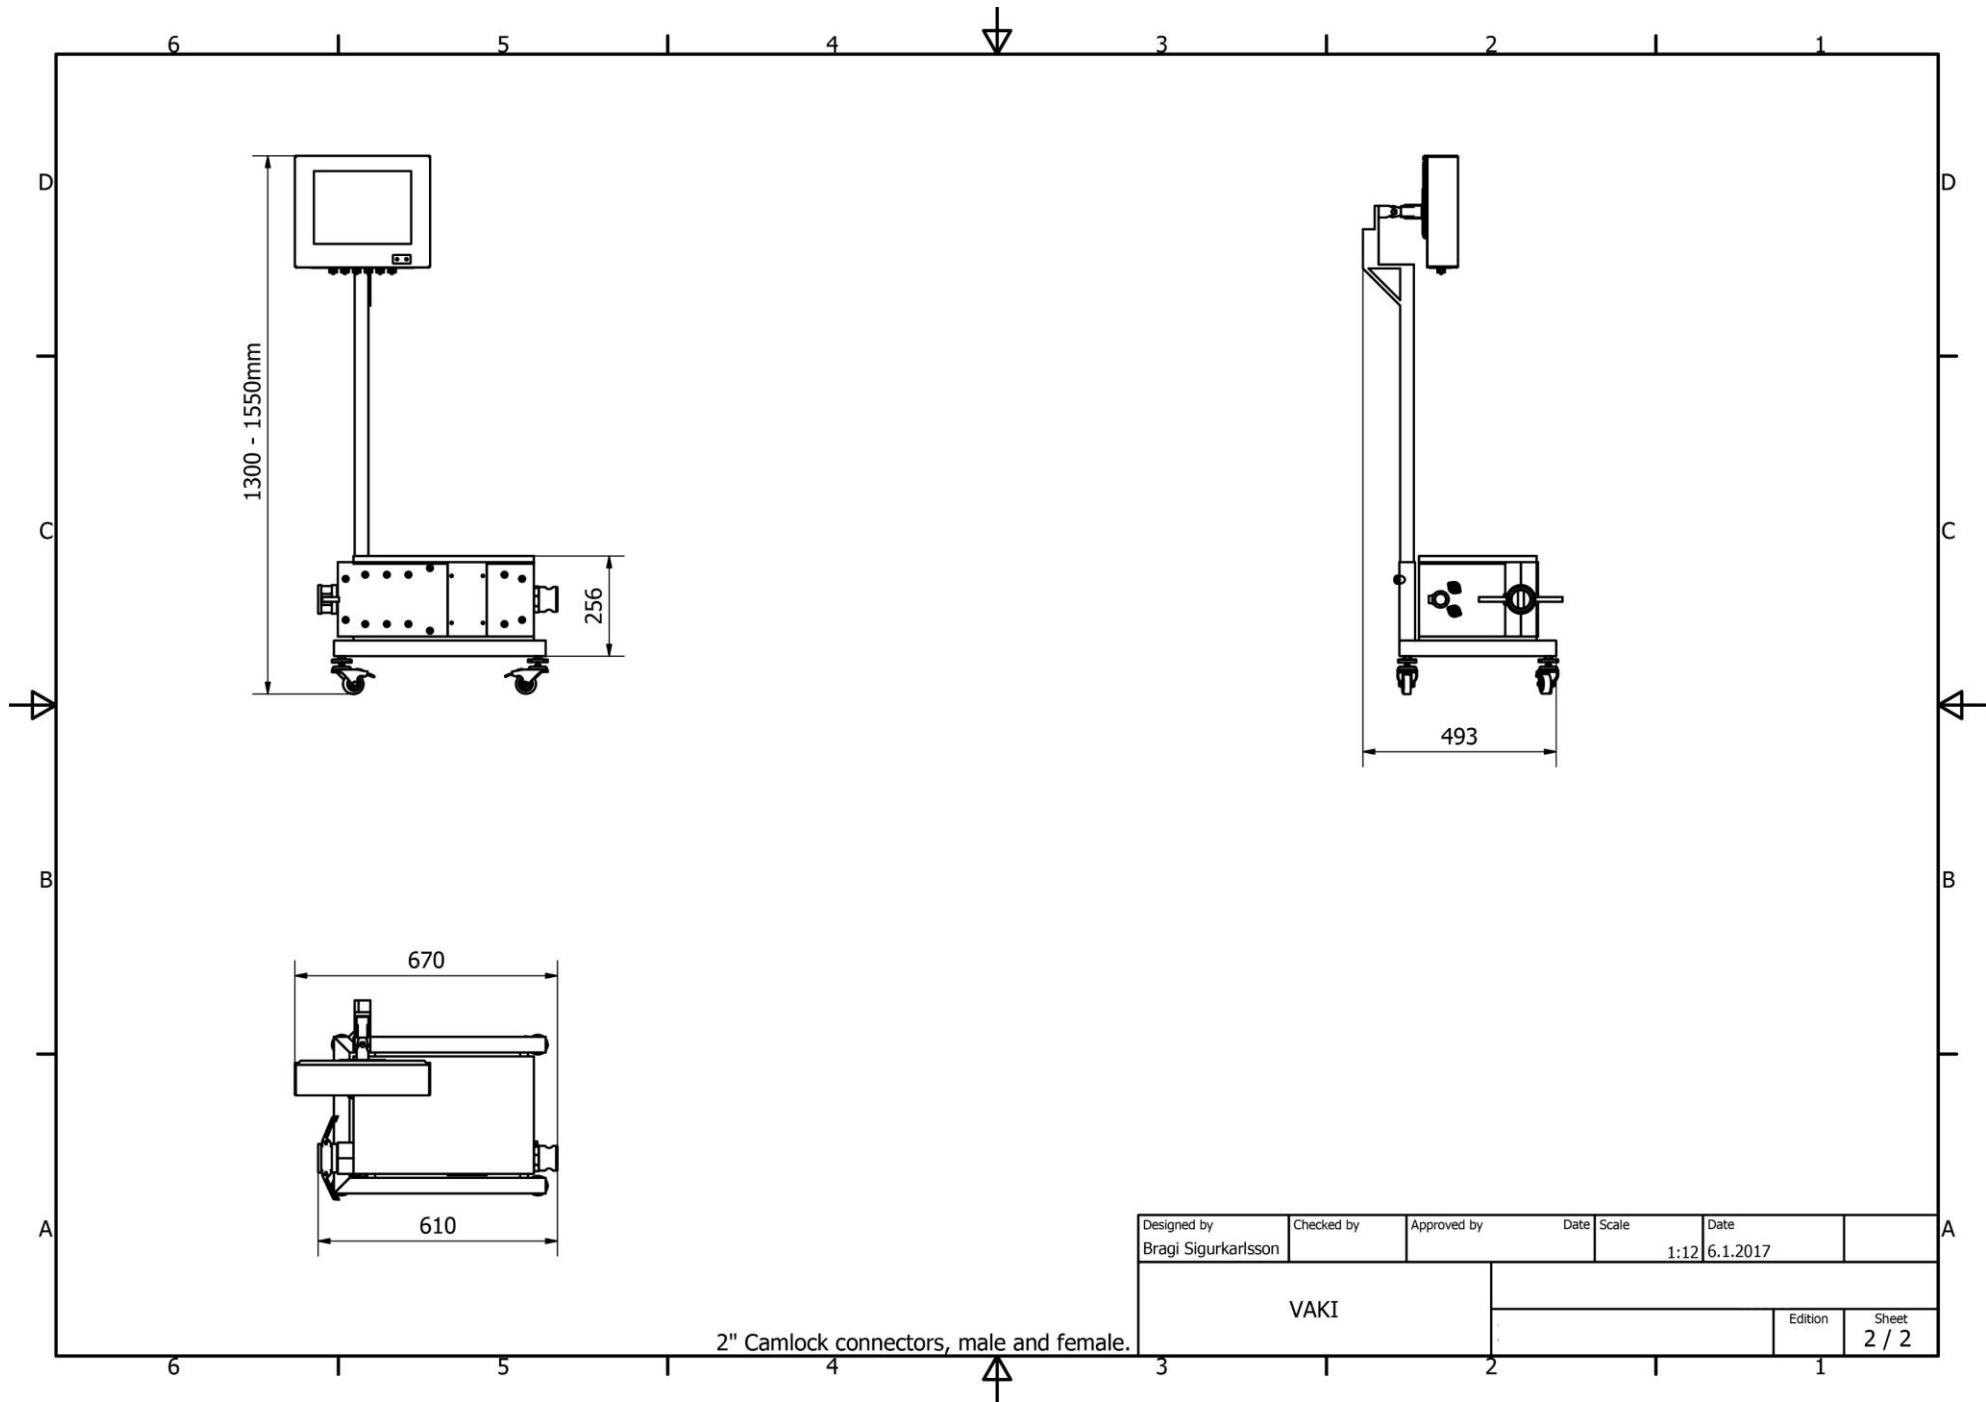

Designed by Bragi Sigurkarlsson	Checked by	Approved by	Date	Scale 1:12	Date 6.1.2017	
VAKI			2"			
			Edition	Sheet 1 / 2		

2" Camlock connectors, male and female.

2" Camlock connectors, male and female.

Designed by Bragi Sigurkarlsson	Checked by	Approved by	Date	Scale 1:12	Date 6.1.2017	
VAKI						
			Edition	Sheet 2 / 2		