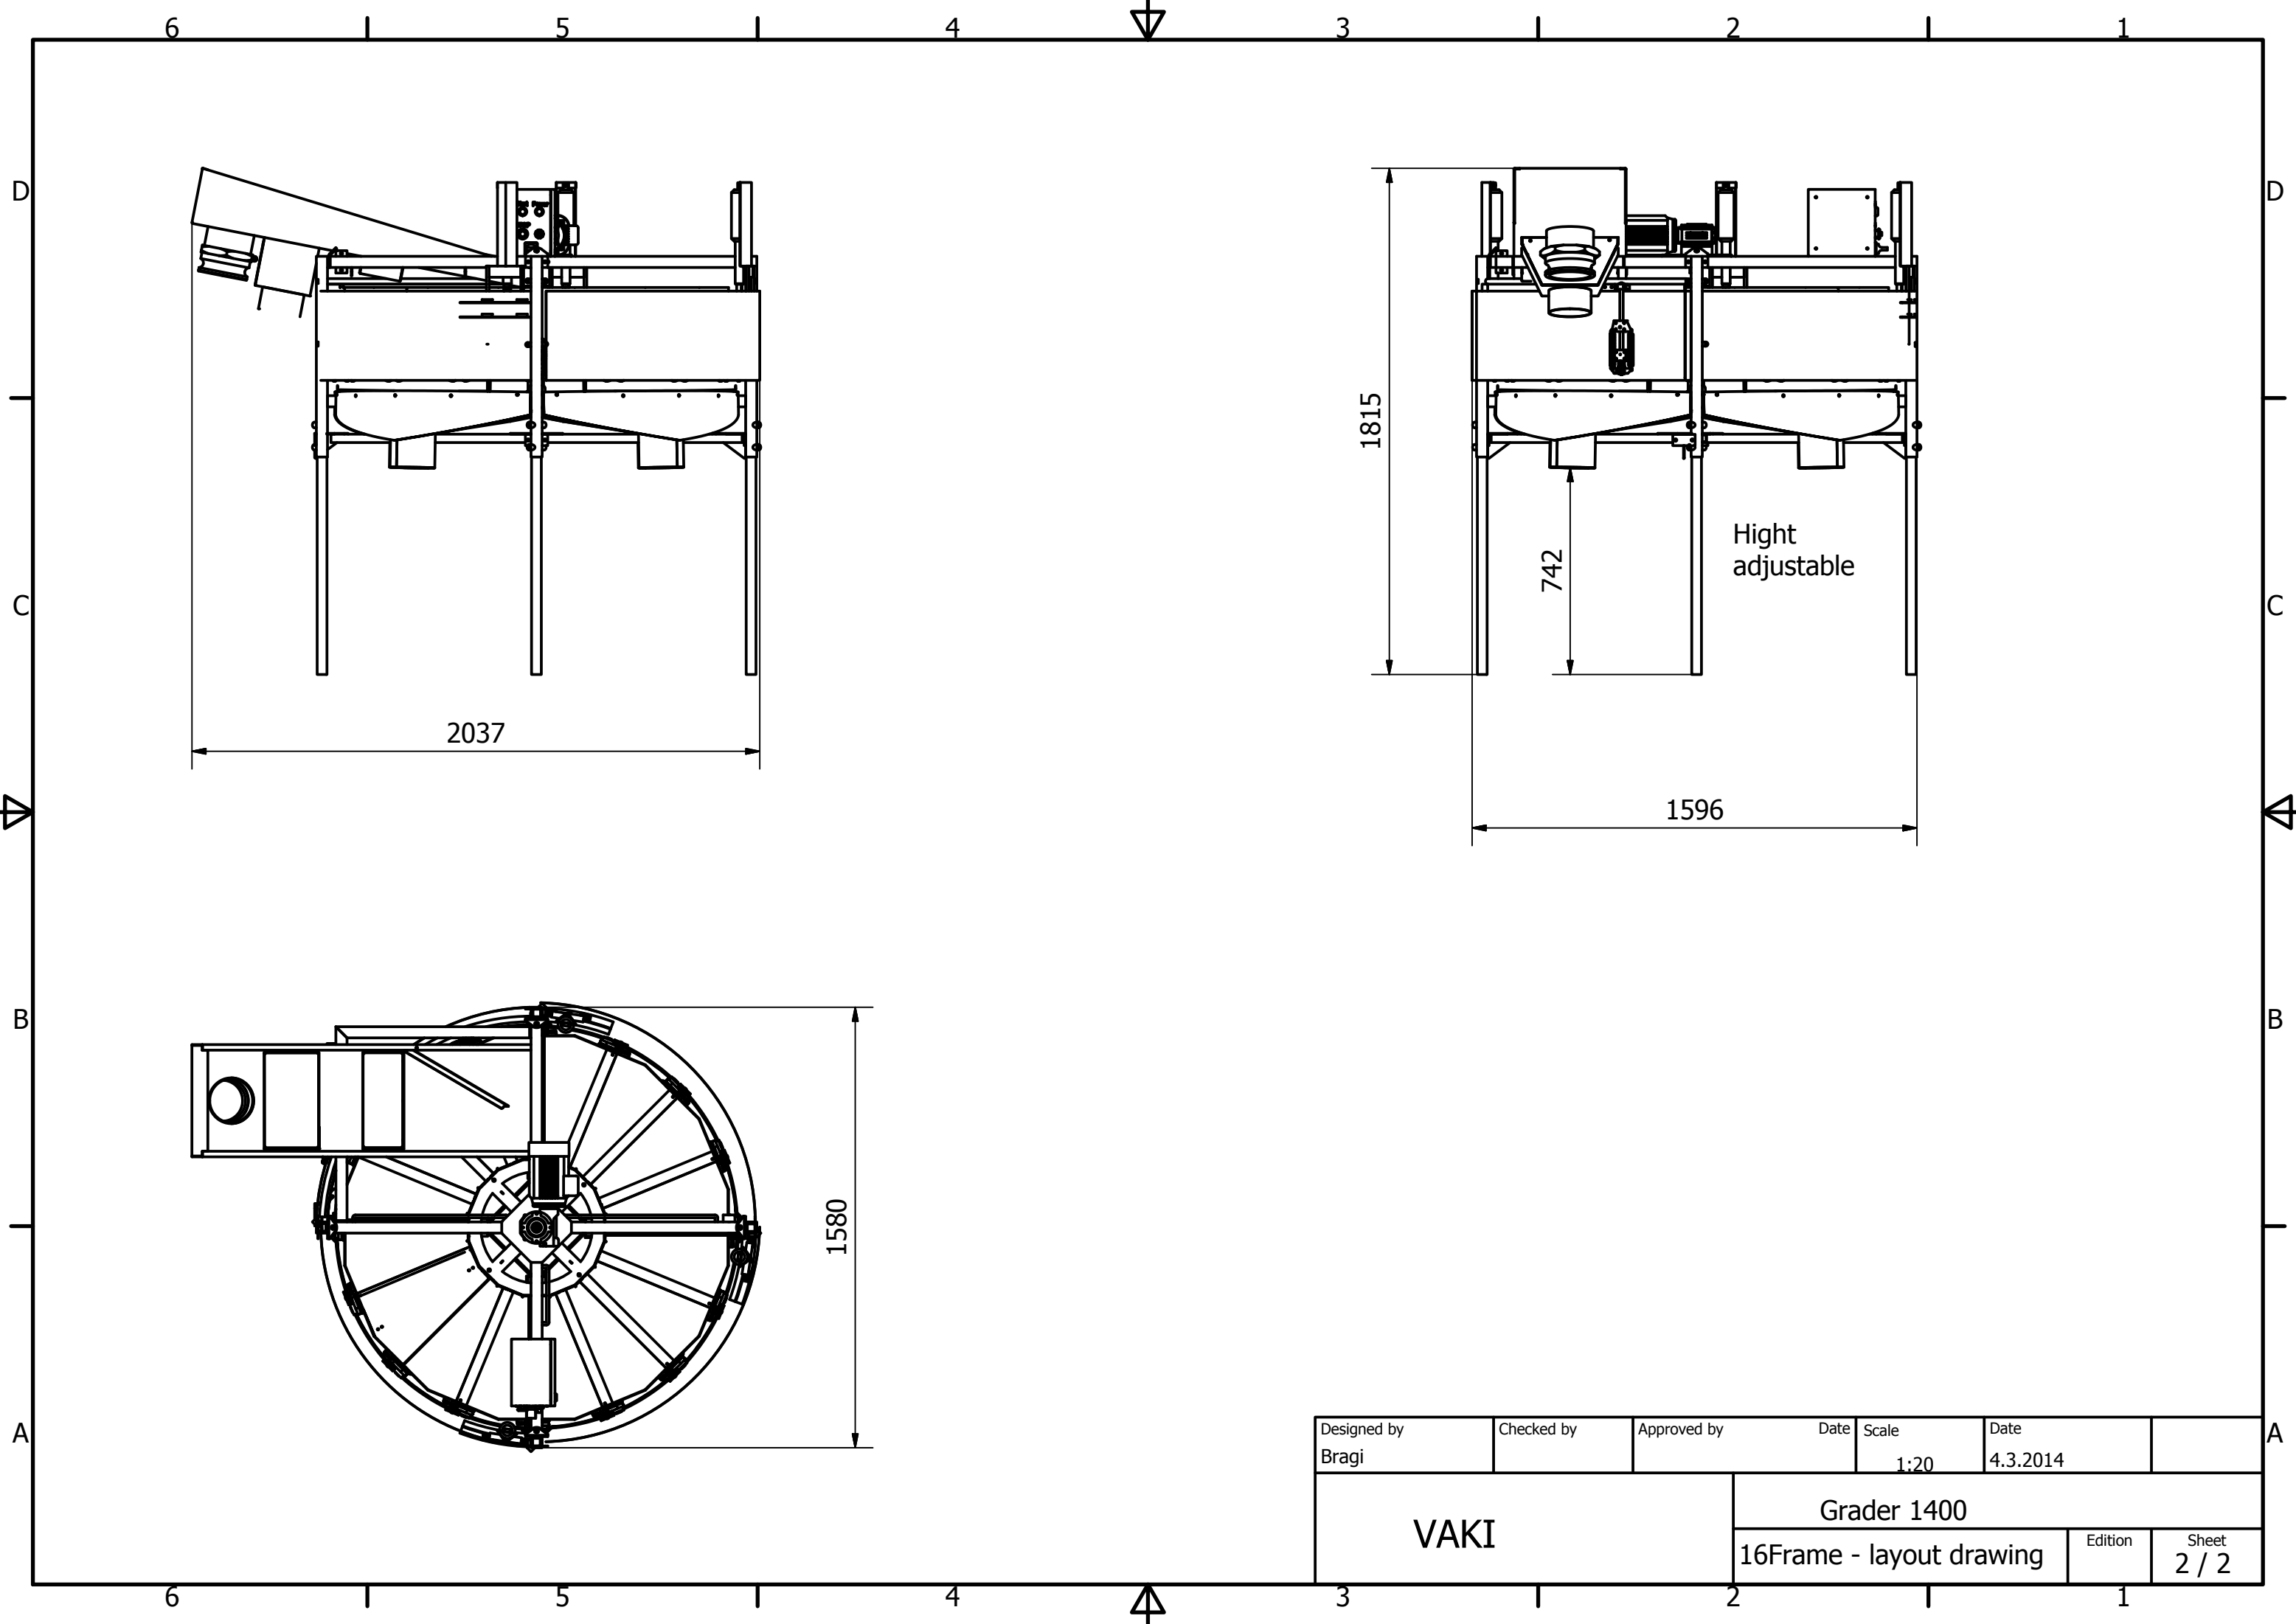

Designed by Bragi	Checked by	Approved by	Date	Scale 1:20	Date 4.3.2014	
VAKI			Grader 1400			
			16Frame - layout drawing	Edition	Sheet 1 / 2	

Designed by Bragi	Checked by	Approved by	Date	Scale 1:20	Date 4.3.2014	
VAKI			Grader 1400			
			16Frame - layout drawing	Edition	Sheet 2 / 2	