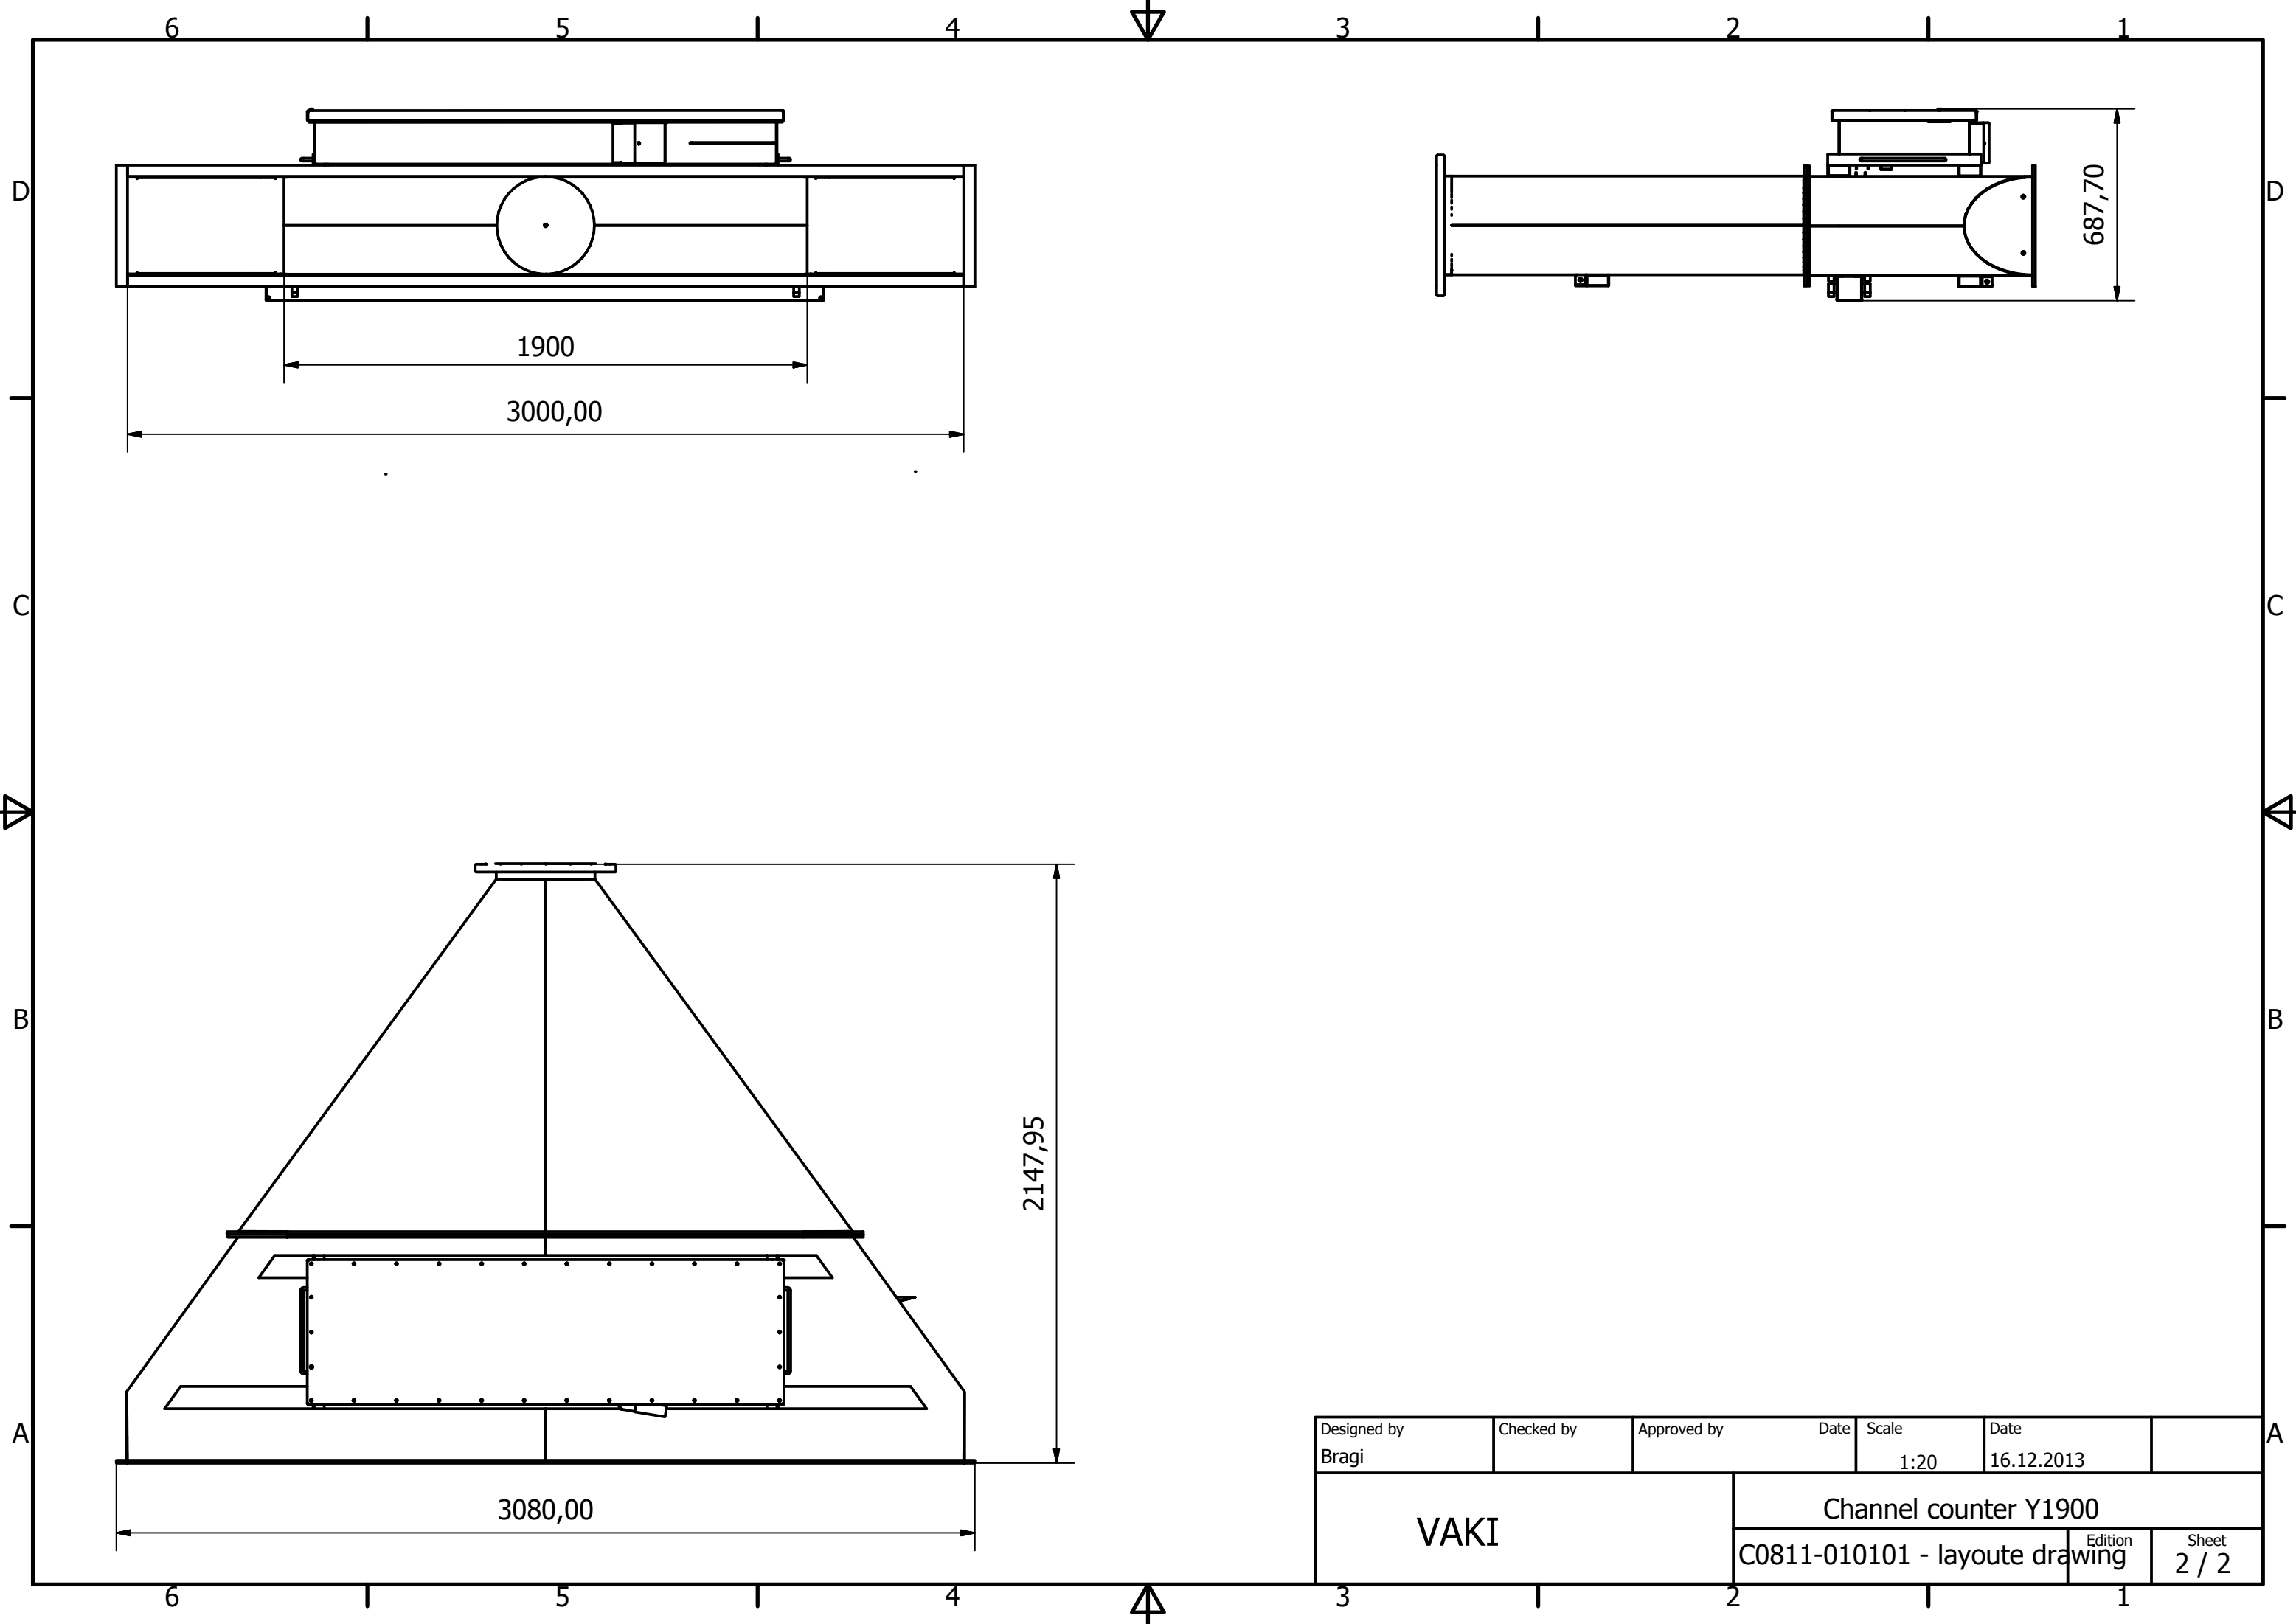

Designed by Bragi	Checked by	Approved by	Date	Scale 1:20	Date 16.12.2013	
VAKI			Channel counter Y1900			
			C0811-010101 - layout drawing			Edition

Designed by Bragi	Checked by	Approved by	Date	Scale 1:20	Date 16.12.2013	
VAKI			Channel counter Y1900			
			C0811-010101 - layoute drawing			Edition