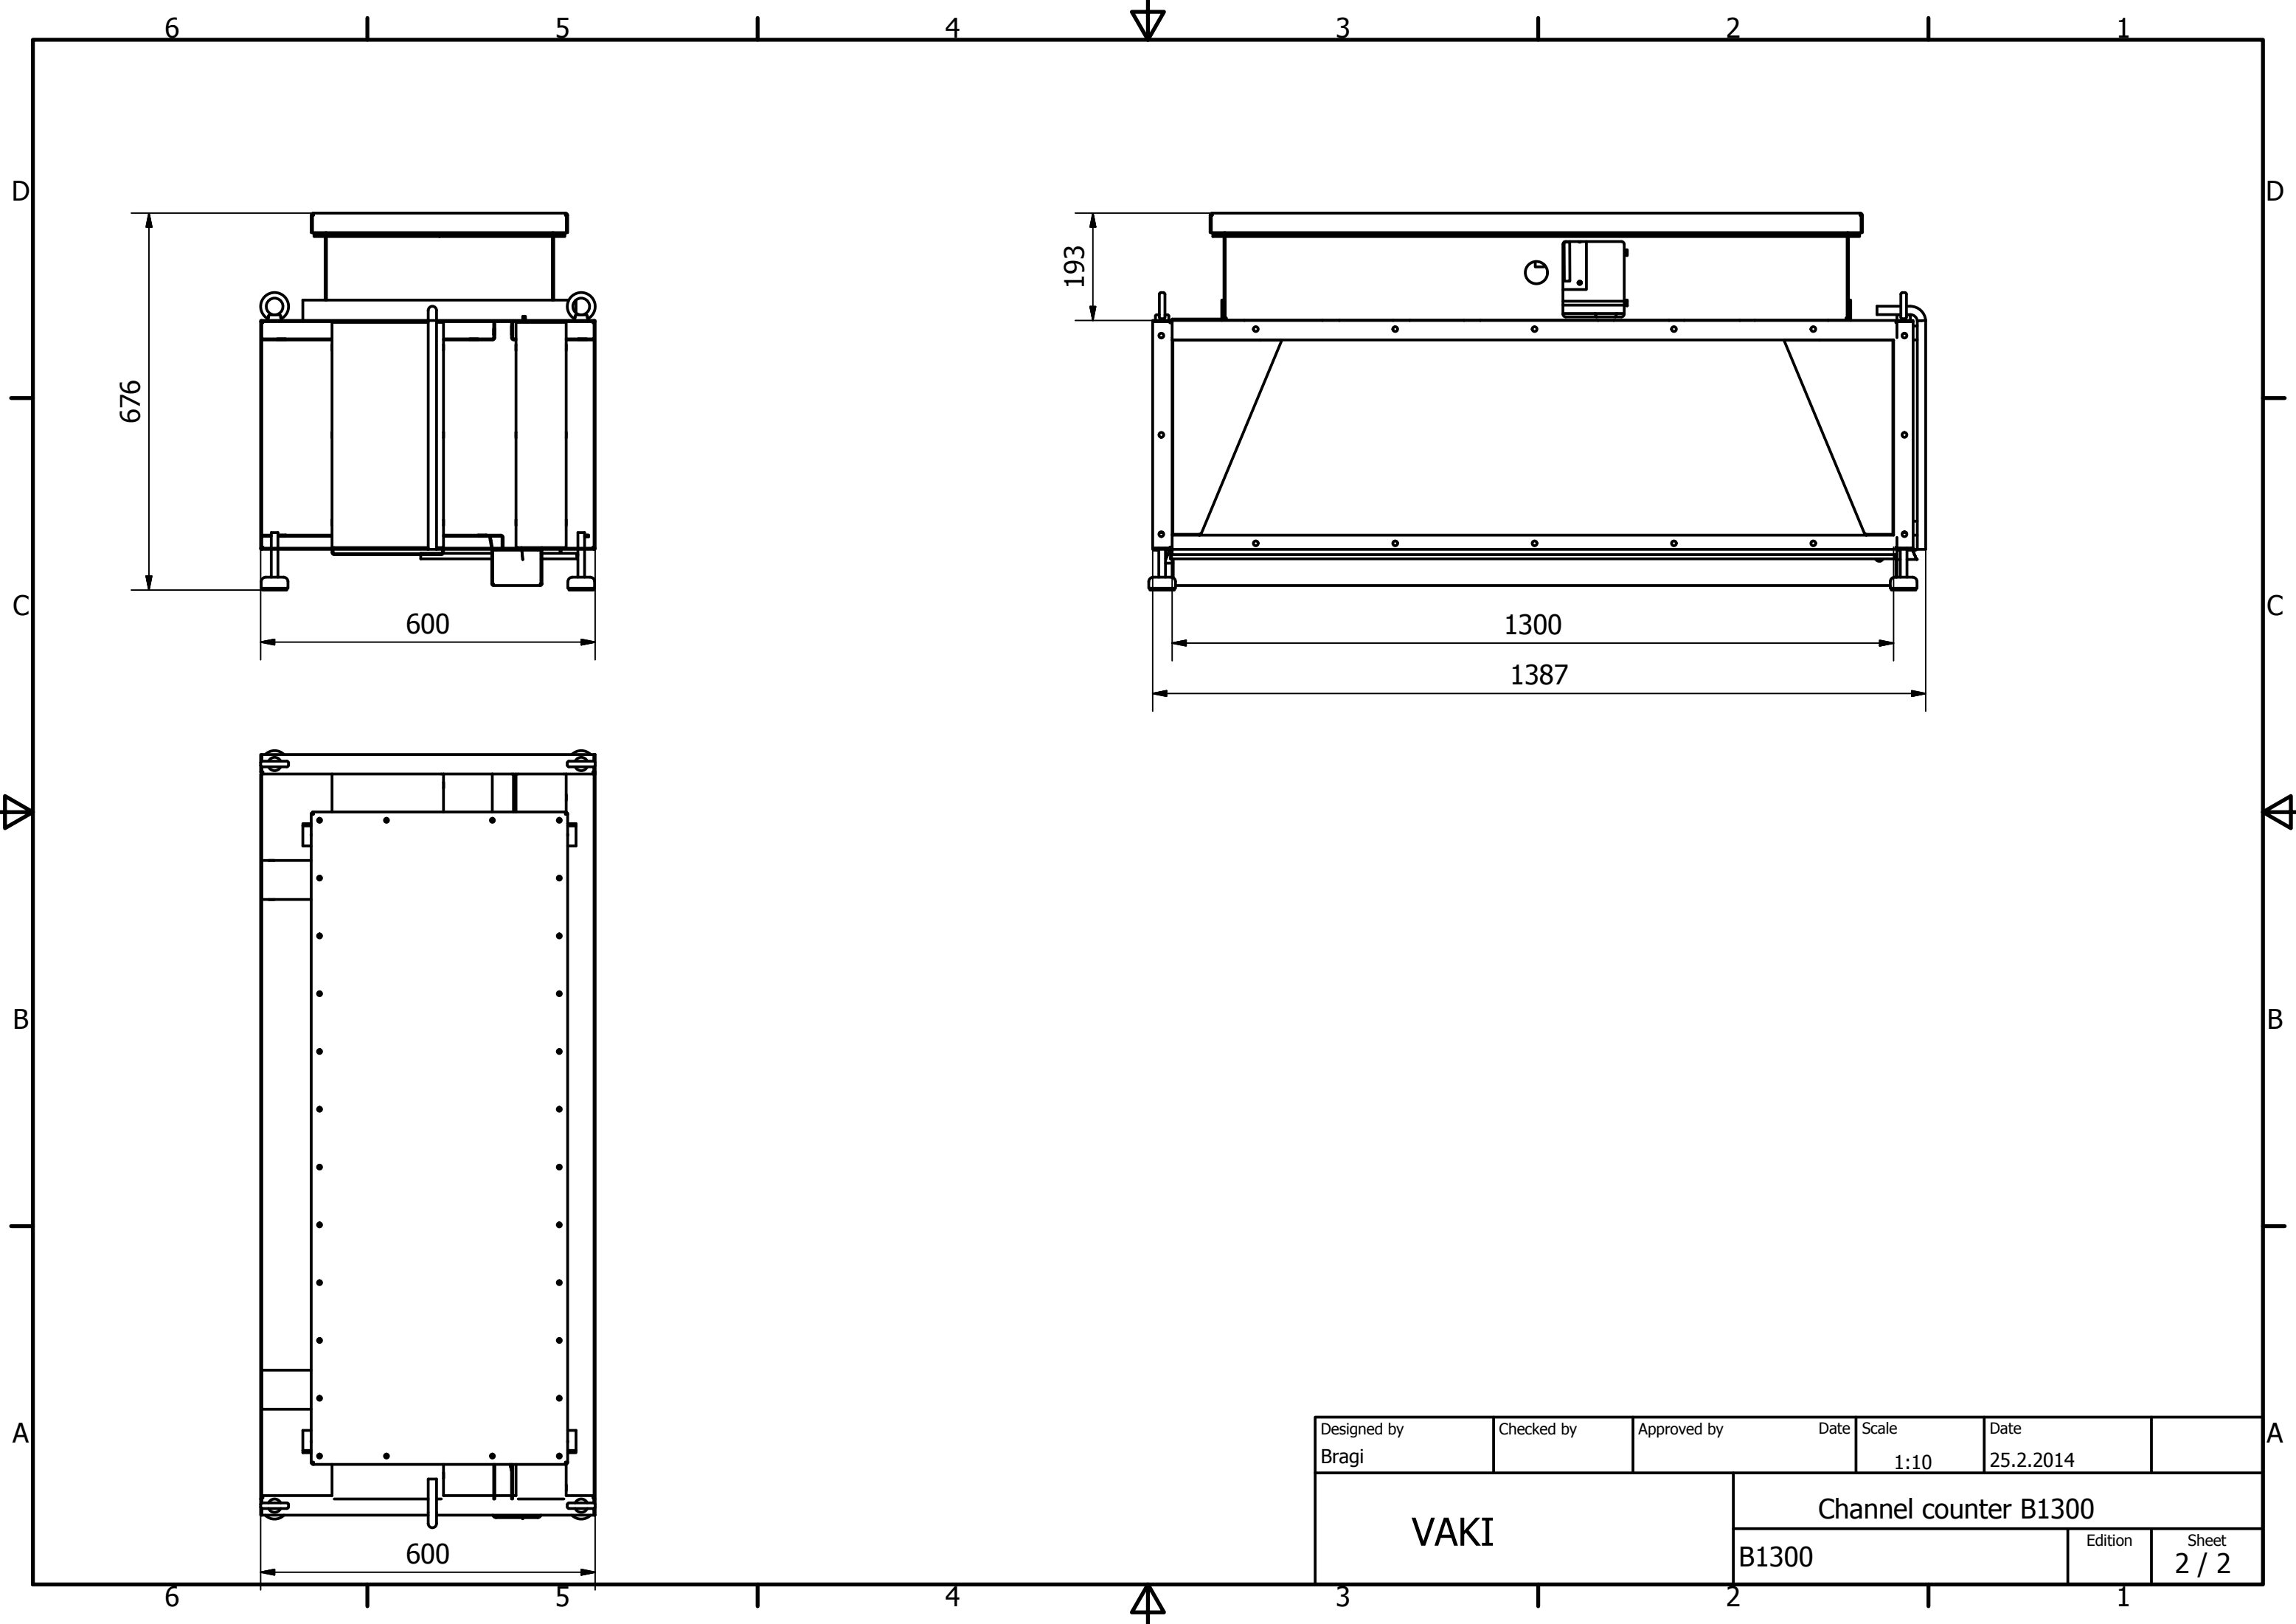

| | | | | | | |
|----------------------|------------|-------------|-----------------------|---------------|-------------------|--|
| Designed by Bragi | Checked by | Approved by | Date | Scale 1:10 | Date 25.2.2014 | |
| VAKI | | | Channel counter B1300 | | | |
| | | | B1300 | Edition | Sheet 1 / 2 | |

| | | | | | | |
|----------------------|------------|-------------|-----------------------|---------------|-------------------|--|
| Designed by Bragi | Checked by | Approved by | Date | Scale 1:10 | Date 25.2.2014 | |
| VAKI | | | Channel counter B1300 | | | |
| | | | B1300 | Edition | Sheet 2 / 2 | |